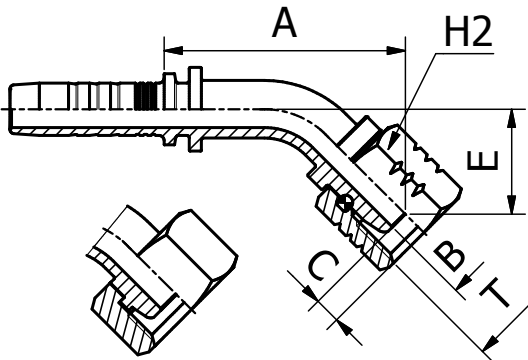

DIN STANDARD CONNECTIONS

M21312/M21313

METRIC FEMALE MULTISEAL
DIN 20078/3868

PART. REF.	HOSE BORE			Thread	Pipe	DIMENSIONS mm					
	DN	Dash	inch	T	mm	B	A	C	H2		
M21312-04-12	6	- 4	1/4"	M 12X1.5	6.0	4.0	19.5	4.0	17.0		
M21312-06-14	10	- 6	3/8"	M 14X1.5	8.0	4.0	19.5	3.9	17.0		
M21312-06-16	10	- 6	3/8"	M 16X1.5	10.0	7.0	21.5	5.0	19.0		
M21312-08-18	12	- 8	1/2"	M 18X1.5	12.0	7.0	23.0	5.9	22.0		
M21312-10-22	16	- 10	5/8"	M 22X1.5	15.0	9.3	23.5	5.5	27.0		
M21313-03-12	5	- 3	3/16"	M 12X1.5	6.0	3.0	18.5	3.2	14.0		
M21313-04-14	6	- 4	1/4"	M 14X1.5	8.0	4.0	19.5	3.0	17.0		
M21313-04-16	6	- 4	1/4"	M 16X1.5	10.0	4.0	19.5	4.0	19.0		
M21313-05-16	8	- 5	5/16"	M 16X1.5	10.0	5.5	19.5	4.0	19.0		
M21313-05-18	8	- 5	5/16"	M 18X1.5	12.0	5.5	19.5	4.0	22.0		
M21313-06-18	10	- 6	3/8"	M 18X1.5	12.0	7.0	20.0	4.0	22.0		
M21313-06-22	10	- 6	3/8"	M 22X1.5	15.0	7.0	21.0	4.7	27.0		
M21313-08-22	12	- 8	1/2"	M 22X1.5	15.0	9.3	21.5	4.7	27.0		
M21313-10-26	16	- 10	5/8"	M 26X1.5	18.0	12.5	22.0	5.0	32.0		

155 FITTINGS

DIN STANDARD CONNECTIONS

M21342/M21343

45° METRIC FEMALE SWEPT ELBOW MULTISEAL
DIN 20078/3868

PART. REF.	HOSE BORE			Thread	Pipe	DIMENSIONS mm						
	DN	Dash	inch	T	mm	B	A	C	E	H2		
M21342-05-14	8	- 5	5/16"	M 14X1.5	8.0	4.0	40.0	3.9	19.5	17.0		
M21342-06-16	10	- 6	3/8"	M 16X1.5	10.0	7.0	46.0	5.0	20.0	19.0		
M21343-04-14	6	- 4	1/4"	M 14X1.5	8.0	4.0	36.5	3.0	15.0	17.0		
M21343-04-16	6	- 4	1/4"	M 16X1.5	10.0	4.0	36.5	4.0	15.0	19.0		
M21343-05-16	8	- 5	5/16"	M 16X1.5	10.0	5.5	39.0	4.0	15.0	19.0		
M21343-06-18	10	- 6	3/8"	M 18X1.5	12.0	7.0	42.0	4.0	15.5	22.0		
M21343-06-22	10	- 6	3/8"	M 22X1.5	15.0	7.0	42.5	4.7	15.5	27.0		
M21343-08-22	12	- 8	1/2"	M 22X1.5	15.0	9.3	49.5	4.7	17.0	27.0		
M21343-10-26	16	- 10	5/8"	M 26X1.5	18.0	12.5	60.0	5.0	24.0	32.0		