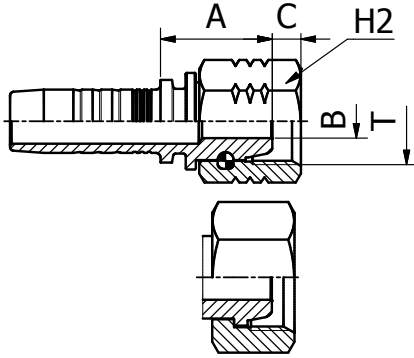

DIN STANDARD CONNECTIONS

M21312/M21313

METRIC FEMALE MULTISEAL
DIN 20078/3868

PART. REF.	HOSE BORE			Thread	Pipe	DIMENSIONS mm					
	DN	Dash	inch	T	mm	B	A	C	H2		
M21312-04-12	6	- 4	1/4"	M 12X1.5	6.0	4.0	19.5	4.0	17.0		
M21312-06-14	10	- 6	3/8"	M 14X1.5	8.0	4.0	19.5	3.9	17.0		
M21312-06-16	10	- 6	3/8"	M 16X1.5	10.0	7.0	21.5	5.0	19.0		
M21312-08-18	12	- 8	1/2"	M 18X1.5	12.0	7.0	23.0	5.9	22.0		
M21312-10-22	16	- 10	5/8"	M 22X1.5	15.0	9.3	23.5	5.5	27.0		
M21313-03-12	5	- 3	3/16"	M 12X1.5	6.0	3.0	18.5	3.2	14.0		
M21313-04-14	6	- 4	1/4"	M 14X1.5	8.0	4.0	19.5	3.0	17.0		
M21313-04-16	6	- 4	1/4"	M 16X1.5	10.0	4.0	19.5	4.0	19.0		
M21313-05-16	8	- 5	5/16"	M 16X1.5	10.0	5.5	19.5	4.0	19.0		
M21313-05-18	8	- 5	5/16"	M 18X1.5	12.0	5.5	19.5	4.0	22.0		
M21313-06-18	10	- 6	3/8"	M 18X1.5	12.0	7.0	20.0	4.0	22.0		
M21313-06-22	10	- 6	3/8"	M 22X1.5	15.0	7.0	21.0	4.7	27.0		
M21313-08-22	12	- 8	1/2"	M 22X1.5	15.0	9.3	21.5	4.7	27.0		
M21313-10-26	16	- 10	5/8"	M 26X1.5	18.0	12.5	22.0	5.0	32.0		

155 FITTINGS

DIN STANDARD CONNECTIONS

M21342/M21343

45° METRIC FEMALE SWEPT ELBOW MULTISEAL
DIN 20078/3868

PART. REF.	HOSE BORE			Thread	Pipe	DIMENSIONS mm						
	DN	Dash	inch	T	mm	B	A	C	E	H2		
M21342-05-14	8	- 5	5/16"	M 14X1.5	8.0	4.0	40.0	3.9	19.5	17.0		
M21342-06-16	10	- 6	3/8"	M 16X1.5	10.0	7.0	46.0	5.0	20.0	19.0		
M21343-04-14	6	- 4	1/4"	M 14X1.5	8.0	4.0	36.5	3.0	15.0	17.0		
M21343-04-16	6	- 4	1/4"	M 16X1.5	10.0	4.0	36.5	4.0	15.0	19.0		
M21343-05-16	8	- 5	5/16"	M 16X1.5	10.0	5.5	39.0	4.0	15.0	19.0		
M21343-06-18	10	- 6	3/8"	M 18X1.5	12.0	7.0	42.0	4.0	15.5	22.0		
M21343-06-22	10	- 6	3/8"	M 22X1.5	15.0	7.0	42.5	4.7	15.5	27.0		
M21343-08-22	12	- 8	1/2"	M 22X1.5	15.0	9.3	49.5	4.7	17.0	27.0		
M21343-10-26	16	- 10	5/8"	M 26X1.5	18.0	12.5	60.0	5.0	24.0	32.0		